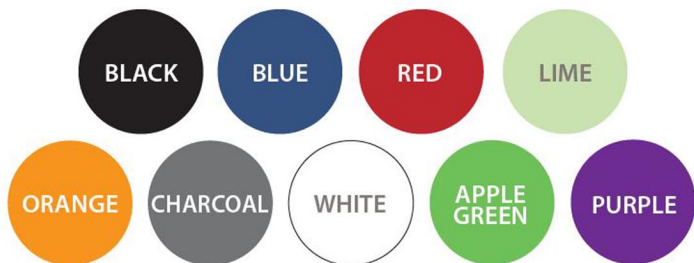

CU46 Colour Palette

Laminate / Table top Finishes

PVC Edge Finishes

Polypropylene Seat Colours

Frame Finishes (EPC)