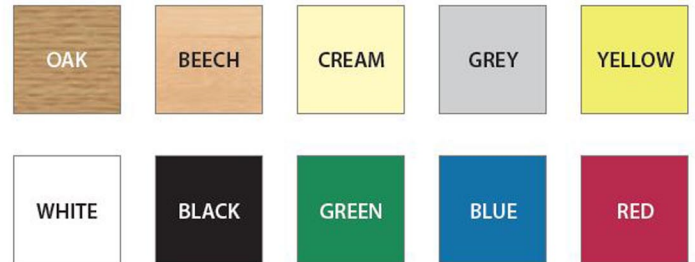

CU46 Colour Palette

Laminate / Table top Finishes

PVC Edge Finishes

Polypropylene Seat Colours

Frame Finishes (EPC)