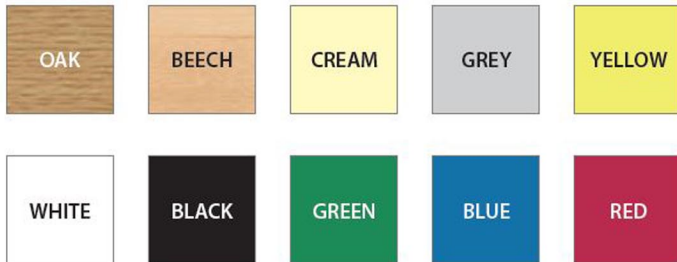

CU46 Colour Palette

Laminate / Table top Finishes

PVC Edge Finishes

Polypropylene Seat Colours

Frame Finishes (EPC)