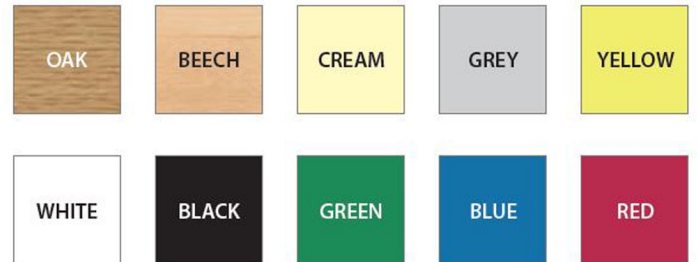

# CU42 Colour Palette

---

## Laminate / Table top Finishes

---

## PVC Edge Finishes

---

## Upholstered Bench Colours

---