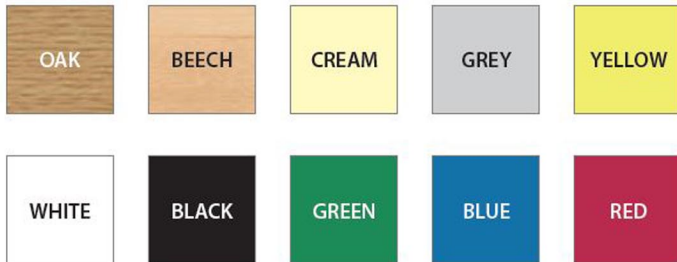

# CU42 Colour Palette

---

## Laminate / Table top Finishes

---

## PVC Edge Finishes

---

## Upholstered Bench Colours

---