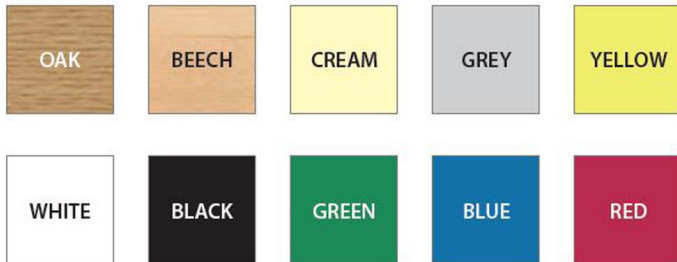

CU38 / CU39 Colour Palette

CU39

CU38

Laminate / Table top Finishes

PVC Edge Finishes

Upholstered Bench Colours

Frame Finishes (EPC)