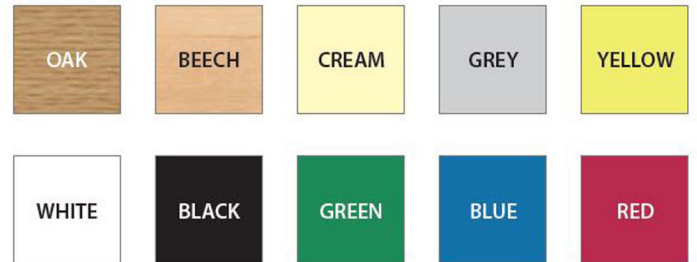

CU38 / CU39 Colour Palette

CU39

CU38

Laminate / Table top Finishes

PVC Edge Finishes

Upholstered Bench Colours

Frame Finishes (EPC)