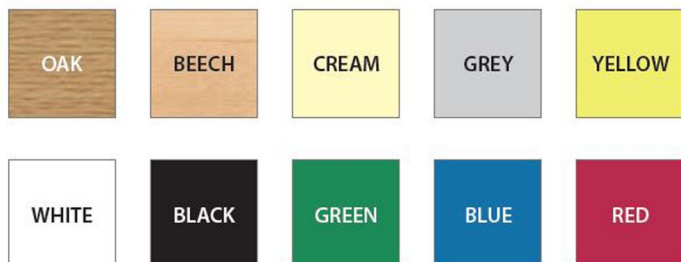

CU17 Colour Palette

Laminate / Table top Finishes

PVC Edge Finishes

Perforated Panel Colours

Frame Finishes (EPC)