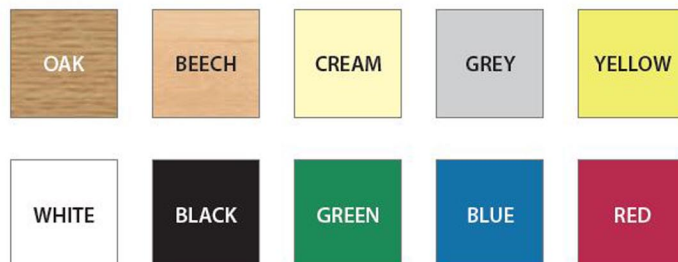

CU17 Colour Palette

Laminate / Table top Finishes

PVC Edge Finishes

Perforated Panel Colours

Frame Finishes (EPC)