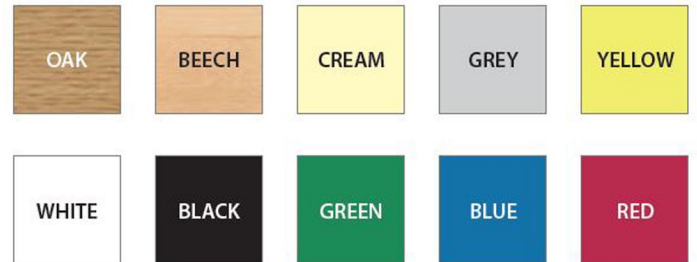

# CU11 Colour Palette

---

CU11

## Laminate / Table top Finishes

---

## PVC Edge Finishes

---

## Upholstered Seat Colours

---