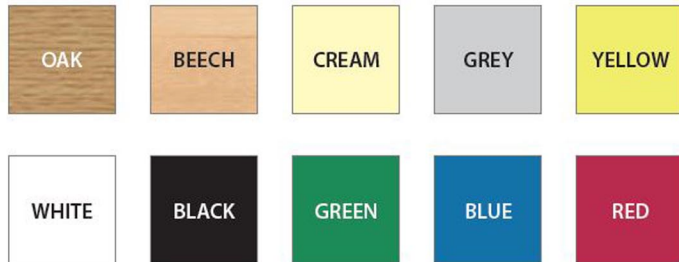

# CU11 Colour Palette

---

CU11

## Laminate / Table top Finishes

---

## PVC Edge Finishes

---

## Upholstered Seat Colours

---