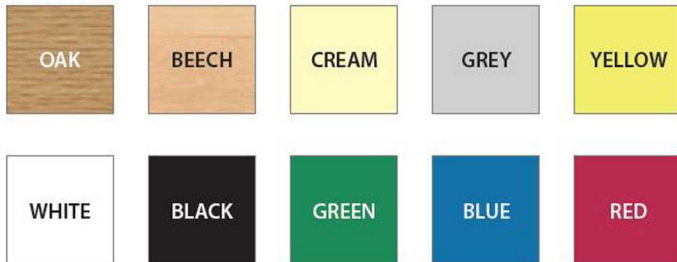

CU10 Colour Palette

CU10
Round tubular frame

Laminate / Table top Finishes

PVC Edge Finishes

Polypropylene Seat Colours

Frame Finishes (EPC)