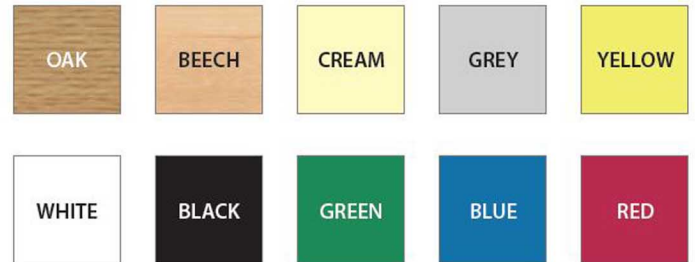

CU10 Colour Palette

CU10
Round tubular frame

Laminate / Table top Finishes

PVC Edge Finishes

Polypropylene Seat Colours

Frame Finishes (EPC)