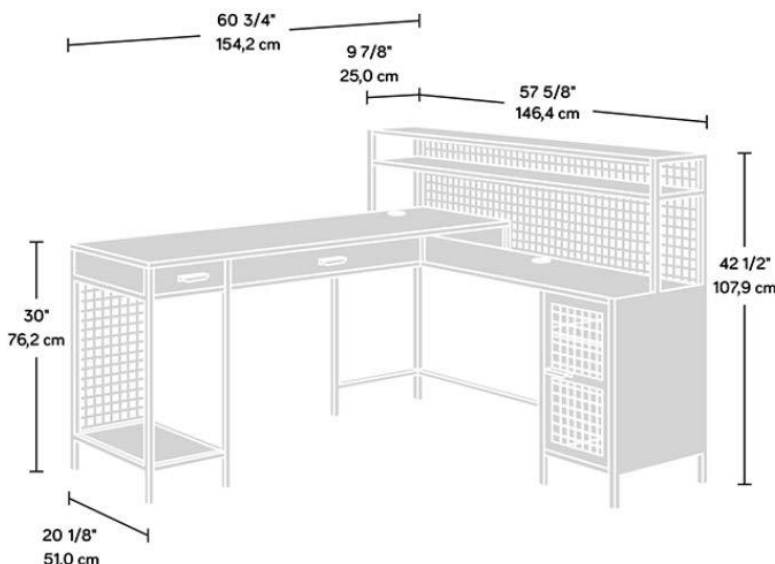

BOULEVARD CAFÉ L-SHAPED DESK PRODUCT SHEET

- Contemporary home office L-shaped desk in Vintage Oak finish and modern black accents
 - Stylish metal mesh detail
- Large desk and return provides a generous working area
 - Two drawers with full extension slides for concealed storage
- Adjustable shelf behind metal and mesh door offers flexible storage options
 - Elevated shelving
 - Cord management
 - Durable, powder coated metal frame
- 360 degree finish for versatile placement

Width (desktop)	154.2 cm
Depth (desktop)	51 cm
Return (overall)	146.4 cm
Height (desktop)	77.1 cm
Carton Height	22.5 cm
Carton Width	59.8 cm
Carton Depth	167.8 cm
Box Volume	0.226 cbm
Weight (gross)	65.9 kg

N.B: All measurements are approximate