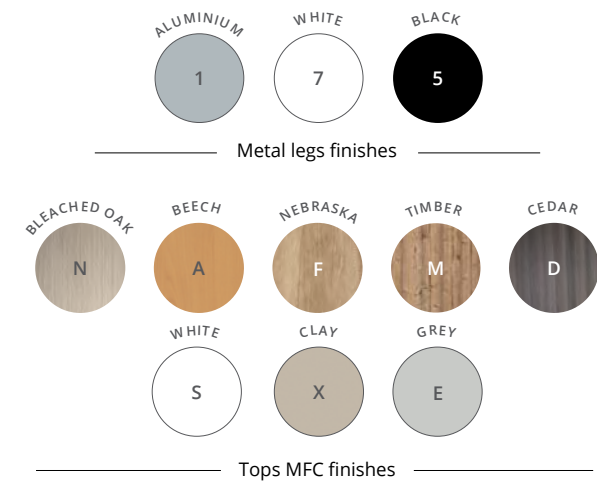

ASTROLITE

Height adjustable

The height-adjustable version of the Astrolite desks represents an ergonomic and affordable solution ensuring the comfort of your employees.

Modular and customisable from 64 to 86 cm, the **Astrolite** single desks offer the same quality as the other articles in the range while adapting perfectly to user requirements. Multi-purpose and modular, the **Astrolite** desks meet all your requirements while remaining within your budget.

CHARACTERISTICS

TECHNICAL DESCRIPTION

- 25 mm thick Structorex® melamine-coated tops. 2 mm thick shock-proof ABS edging.
- Tops equipped with Ø 80 mm cable ports (aluminium finish as standard, black or white finish on option) or a single Top Access hatch (useful dim. L 30,9 cm / D 11,6 cm).
- Metal arch legs, square cross-section 50 x 50 mm, height adjustable from 64 to 86 cm by mechanical latching (steps of 20 mm) and screw locking, lacquered epoxy finish. Stiffening beam structure made of lacquered epoxy finish steel. Single desks only.
- Adjustable screw feet of diameter 40 mm and range 10 mm to compensate for any unevenness in the floor.

Metal legs finishes

Tops MFC finishes

ASTROLITE

COLLABORATIVE DESKS

Height adjustable SINGLE DESKS

D 80 CM

WITH CABLE PORTS

D 80 CM

WITH TOP ACCESS HATCH

	Dim. (cm)	Ref.	Leg finish	Top finish	Price ex.VAT	Ref.	Leg finish	Top finish	Price ex.VAT
Straight desks H 64 to 86 cm	L 120	BM79	+	+	£ 400	DL30	+	+	£ 470
	L 140	BM80	+	+	£ 410	DL31	+	+	£ 480
	L 160	BM81	+	+	£ 420	DL32	+	+	£ 490
	L 180	BM82	+	+	£ 430	DL33	+	+	£ 500