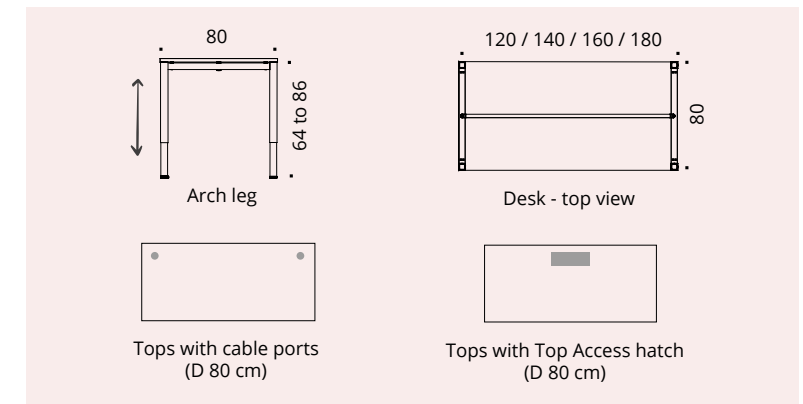

ASTROLITE

Height adjustable

The height-adjustable version of the Astrolite desks represents an ergonomic and affordable solution ensuring the comfort of your employees.

Modular and customisable from 64 to 86 cm, the **Astrolite** single desks offer the same quality as the other articles in the range while adapting perfectly to user requirements. Multi-purpose and modular, the **Astrolite** desks meet all your requirements while remaining within your budget.

CHARACTERISTICS

TECHNICAL DESCRIPTION

- 25 mm thick Structorex® melamine-coated tops. 2 mm thick shock-proof ABS edging.
- Tops equipped with Ø 80 mm cable ports (aluminium finish as standard, black or white finish on option) or a single Top Access hatch (useful dim. L 30,9 cm / D 11,6 cm).
- Metal arch legs, square cross-section 50 x 50 mm, height adjustable from 64 to 86 cm by mechanical latching (steps of 20 mm) and screw locking, lacquered epoxy finish. Stiffening beam structure made of lacquered epoxy finish steel. Single desks only.
- Adjustable screw feet of diameter 40 mm and range 10 mm to compensate for any unevenness in the floor.

How to order ? Straight desk with Top Access hatch L 160 cm, Aluminium metal leg, White MFC finish top = DL32 + S

ASTROLITE

Metal legs finishes

Tops MFC finishes

Round MEETING TABLES

	Dim. (cm)	Description	Ref.	Leg finish	Top finish	Price ex.VAT
Round tables (seats 3/4 people) H 74 cm		Top fitted with 1 central part drilled cable port	DN98	+ <input type="checkbox"/>	+ <input type="checkbox"/>	£ 320
			DN33	+ <input type="checkbox"/>	+ <input type="checkbox"/>	£ 375
			DN34	+ <input type="checkbox"/>	+ <input type="checkbox"/>	£ 400

Barrel MEETING TABLES

	Dim. (cm)	Description	Ref.	Leg finish	Top finish	Price ex.VAT
Barrel tables (seats 6 people) H 72 cm	D 100 / L 200	Top fitted with 2 part drilled cable ports	DN29	+ <input type="checkbox"/>	+ <input type="checkbox"/>	£ 525