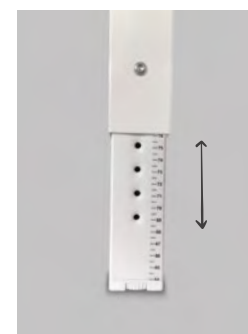

How to order ? Straight desk with Top Access hatch L 160 cm, Aluminium metal leg, White MFC finish top = DL32 + S