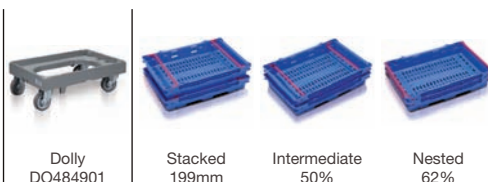

### ○ SN431802

Small size stack and nest container. Part of the Maxinest range, with a swing bar action which will give two internal working heights.

suitable for:

- produce distribution and display

### ○ DH641002

Part of the Maxinest range, with a swing bar action which will give two internal working heights.

suitable for:

- prepacked meats
- prepacked fish
- variety of salad products