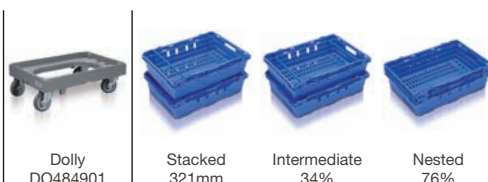

#### Technical specification

Ext.Top Dim.	600 x 400 x 106mm
Int.Base Dim.	552 x 352 x 50mm
Load	162kg on base tray
Capacity	16 and 10 litres
Weight	1.2kg
Material	Polypropylene
Colour	Blue

### ○ DH641602

Part of the Maxinest range, with a swing bar action which will give two internal working heights.

suitable for:

- variety of salad products
- fresh vegetables