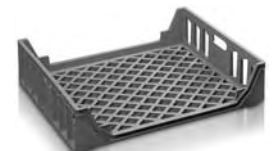

○ SN150201

Open fronted stack and nest basket with positive slide stacking to ensure secure stacking.

suitable for:

- bread deliveries
- morning goods

Dolly
DO322601

Stacked
371mm

Nested
68%

Technical specification

○ SN645401

Stack and nest bread bun tray with rigid base for conveyor and automated handling.

suitable for:

- morning goods
- confectionery

Stacked
215mm

Nested
70%

Technical specification

Ext.Top Dim.	640 x 540 x 117mm
Int.Base Dim.	595 x 505 x 88mm
Load	100kg on base tray
Capacity	26 litres
Weight	1.5kg
Material	Polypropylene
Colour	Blue

○ SN151501

Open fronted stack and nest basket that stacks and nests by turning through 90°.

suitable for:

- bread deliveries
- morning goods

Stacked
341mm

Nested
100%

Technical specification

Ext.Top Dim.	772 x 627 x 176mm
Int.Base Dim.	716 x 586 x 149mm
Load	145kg on base tray
Capacity	63 litres
Weight	2.1kg
Material	Polypropylene
Colour	Grey

○ SN150401

Open fronted stack and nest basket with positive slide stacking to ensure secure stacking.

suitable for:

- bread deliveries
- morning goods

Stacked
375mm

Nested
70%

Technical specification

Ext.Top Dim.	815 x 635 x 192mm
Int.Base Dim.	739 x 595 x 168mm
Load	145kg on base tray
Capacity	75 litres
Weight	2.7kg
Material	Polypropylene
Colour	Grey