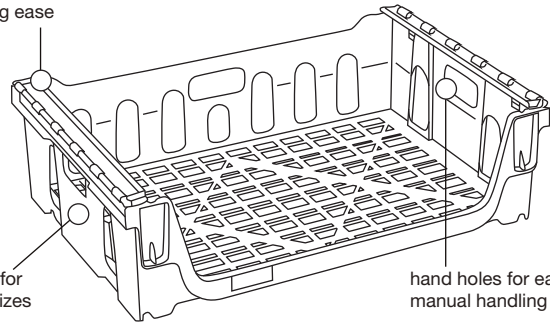

slide stacking feature for added stacking ease

baskets sized for different loaf sizes

hand holes for easy manual handling

Plastic baskets designed specifically for the distribution of bread and morning goods.

○ SN150201

Open fronted stack and nest basket with positive slide stacking to ensure secure stacking.

suitable for:

- bread deliveries
- morning goods

Dolly
DO322601

Stacked
371mm

Nested
68%

Technical specification

suitable for:

- bread deliveries
- morning goods

Dolly
DO302001

Stacked
425mm

Nested
50%

Technical specification

Ext.Top Dim.	762 x 508 x 216mm
Int.Base Dim.	697 x 463 x 190mm
Load	120kg on base tray
Capacity	65 litres
Weight	1.9kg
Material	Polypropylene
Colour	Grey

○ SN150401

Open fronted stack and nest basket with positive slide stacking to ensure secure stacking.

suitable for:

- bread deliveries
- morning goods

Stacked
375mm

Nested
70%

Technical specification

Ext.Top Dim.	815 x 635 x 192mm
Int.Base Dim.	739 x 595 x 168mm
Load	145kg on base tray
Capacity	75 litres
Weight	2.7kg
Material	Polypropylene
Colour	Grey