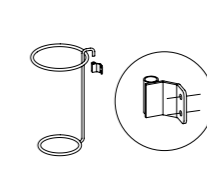

6865 € 429,-

Final support
Ø 45 mm

6850 € 158,-

Umbrella unit
with drip catcher
H 450 x Ø 300 mm

6855 € 99,-