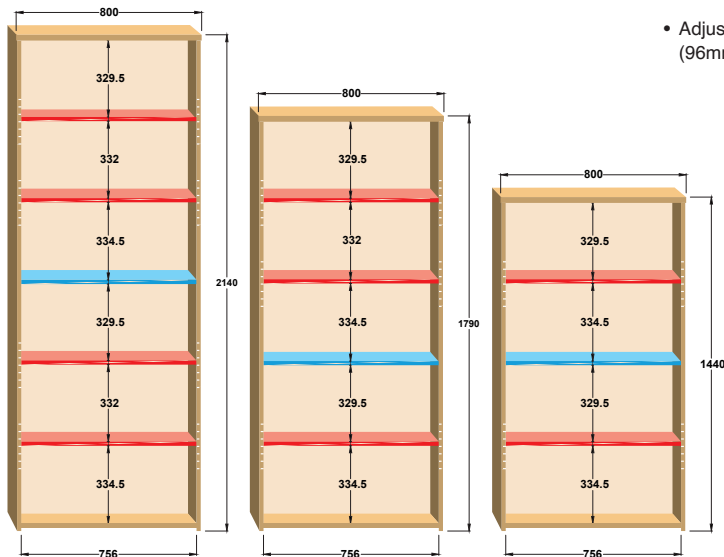

- 470mm deep combination units with adjustable shelves & lockable doors
- 25mm thick tops with 18mm carcass and solid back panel

Universal Combination Units with Wood & Glass Doors

CODE	W	D	H	Shelves	RRP
R1440COM	800	470	1440	3	£586
R1790COM	800	470	1790	4	£695
R2140COM	800	470	2140	5	£757
BS	Optional extra shelf				£67

- 470mm deep combination units with adjustable shelves & lockable doors
- 25mm thick tops with white 18mm carcass and coloured doors

Shelf Position Guide

- Adjustable shelves can be positioned at 32mm intervals (96mm up or 96mm) down from positions shown