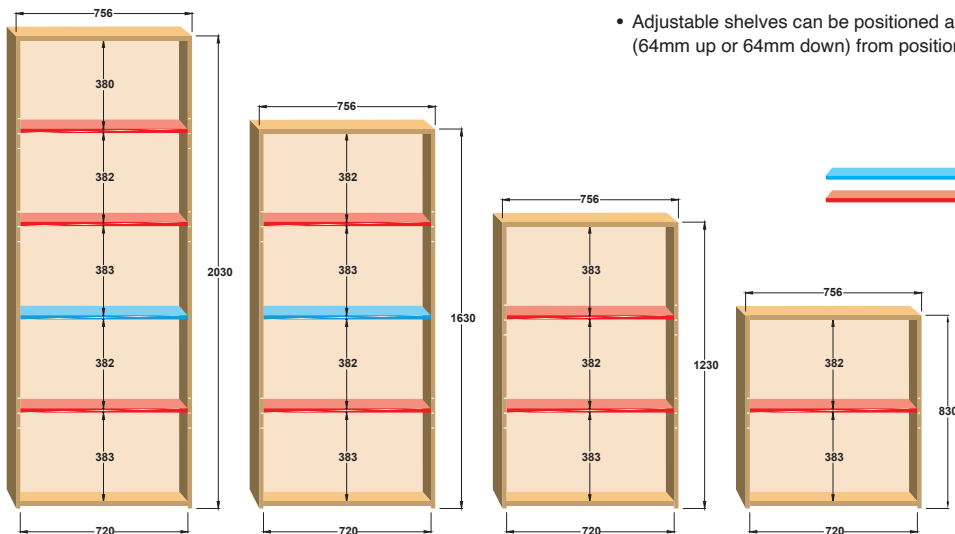

Grey Oak (GO)

Oak (O)

Walnut (W)

White (WH)

Bookcases

CODE	W	D	H	Size	RRP
CFLBC	756	390	830	Low	£174
CFMBC	756	390	1230	Medium	£199
CFTBC	756	390	1630	Tall	£261
CFHBC	756	390	2030	High	£303

- 390mm deep bookcases supplied with adjustable shelves
- 18mm carcass with solid back panels

Cupboards

CODE	W	D	H	Size	RRP
CFLCU	756	408	830	Low	£278
CFMCU	756	408	1230	Medium	£310
CFTCU	756	408	1630	Tall	£395
CFHCU	756	408	2030	High	£496

- 408mm deep cupboards supplied with adjustable shelves
- 18mm carcass with solid back panels and lockable doors

Shelf Position Guide

- Adjustable shelves can be positioned at 64mm intervals (64mm up or 64mm down) from positions shown

- Fixed shelf
- Adjustable shelf

Beech (B)

Oak (O)

White (WH)

Universal Cupboards

CODE	W	D	H	Shelves	RRP
R740DD	800	470	740	1	£318
R1090DD	800	470	1090	2	£356
R1440DD	800	470	1440	3	£453
R1790DD	800	470	1790	4	£586
R2140DD	800	470	2140	5	£635
BS	Optional extra shelf				£67