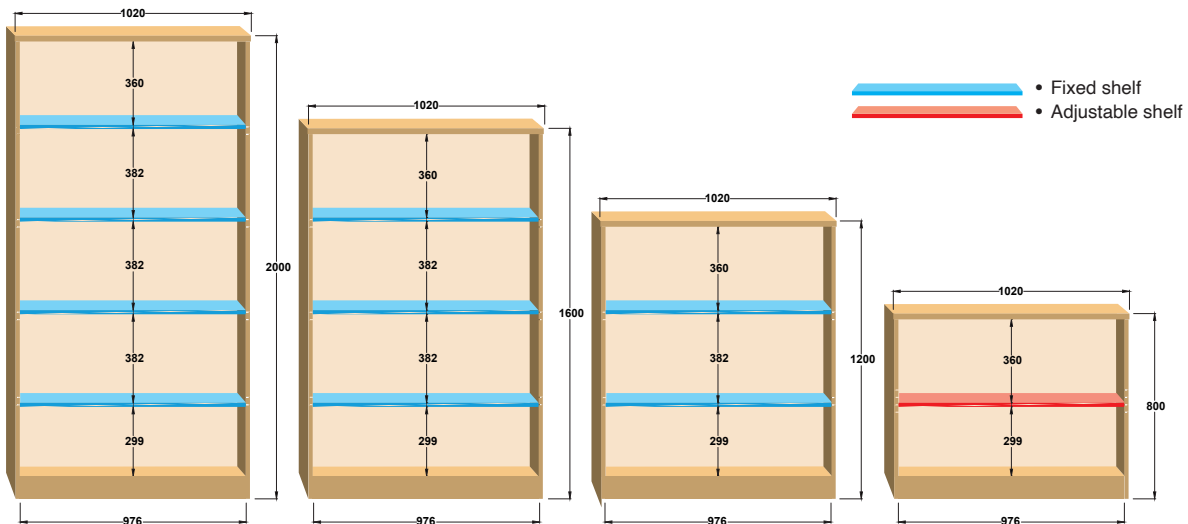

Shelf Position Guide - Deluxe Bookcases, Cupboards & Combination Units